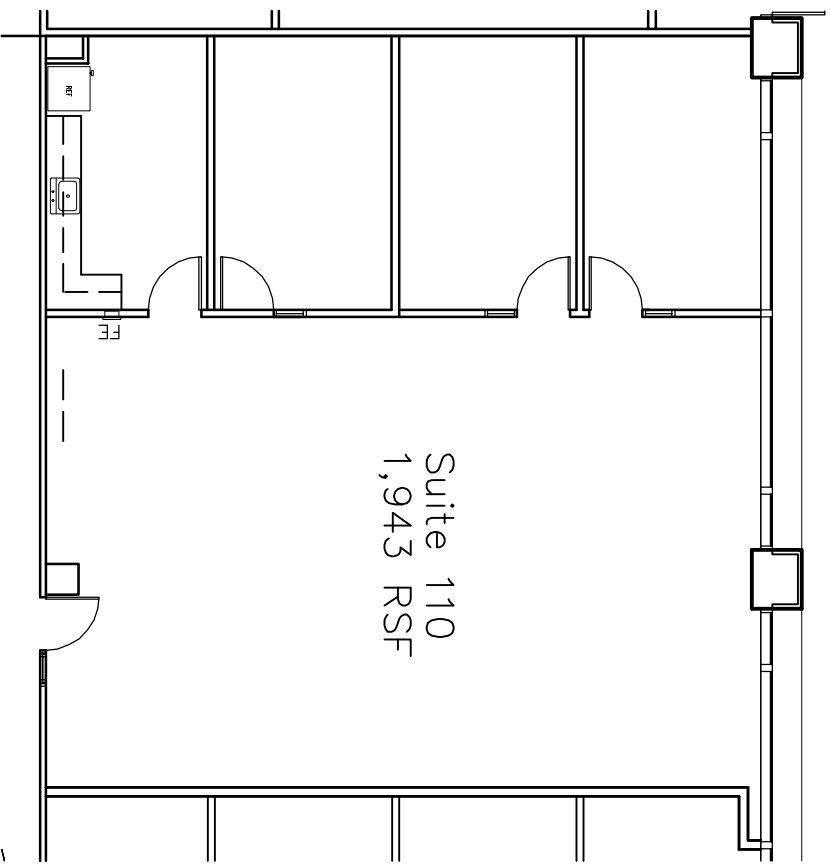

1st FLOOR KEY PLAN

1st FLOOR PARTIAL PLAN-SUITE 110

SKYSONG 1-suite 110

DMJM DESIGN | AECOM

2777 EAST CAMELBACK ROAD, SUITE 200
PHOENIX, ARIZONA 85016
T: 602-337-2700 F: 602-337-2620
www.dmjmhnaecom.com

1st FLOOR